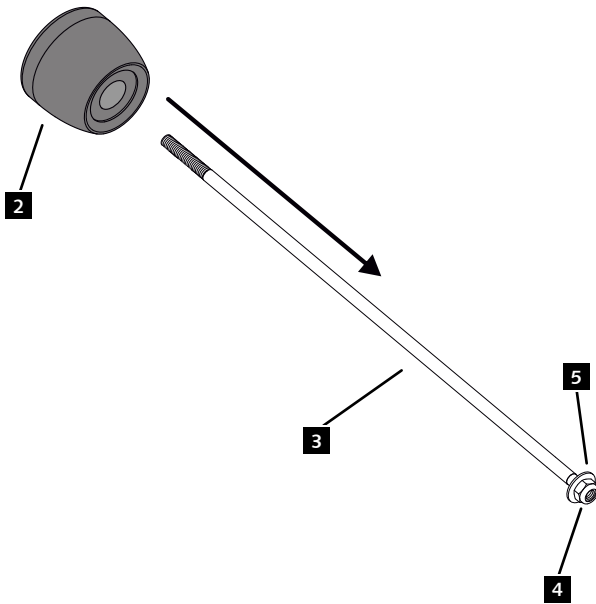

KAWASAKI Z-750 '07-'12 / Z-900 '17- / Z-900RS/CAFE '18- / Z-1000 '10-'13 / Z-1000SX '11-'18

INSTRUCCIONES DE MONTAJE - MOUNTING INSTRUCTIONS - MONTAGEANLEITUNG

1

ASSEMBLY
MONTAJE