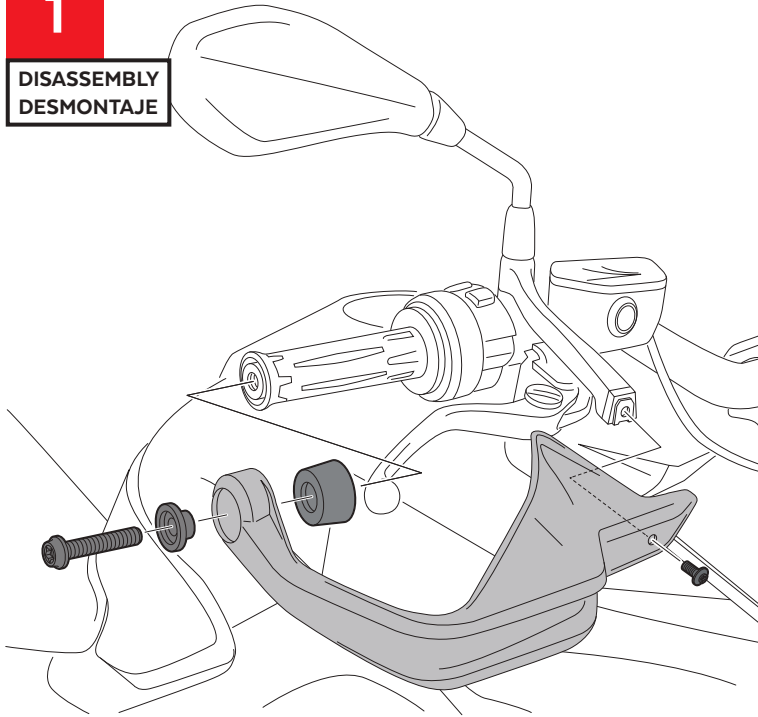

BMW

F750GS/F800GS ADV/F850GS/F850GS ADV/S1000XR/
R1200GS/R1200GS ADV/R1250GS/R1250GS ADV

INSTRUCCIONES DE MONTAJE - MOUNTING INSTRUCTIONS - MONTAGEANLEITUNG

1

DISASSEMBLY
DESMONTAJE