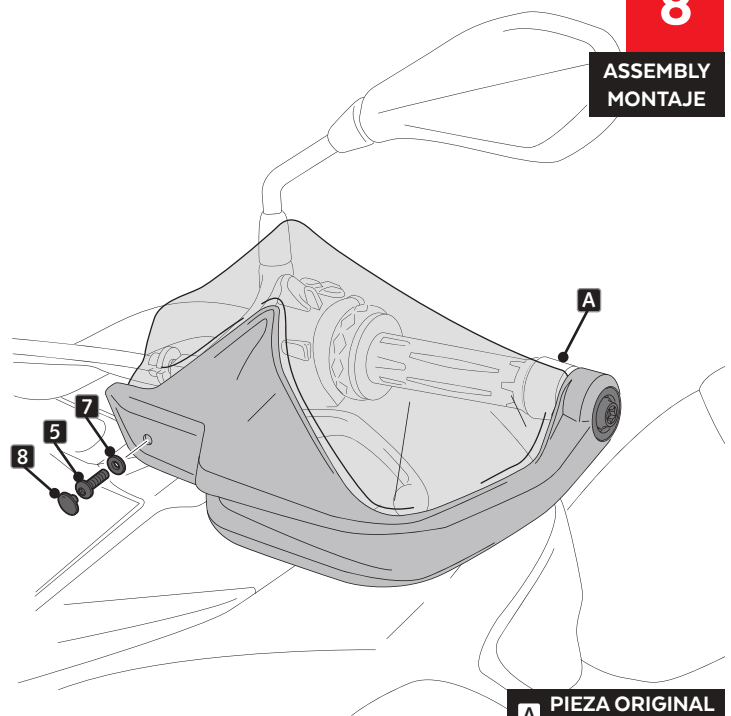

A PIEZA ORIGINAL
ORIGINAL PART