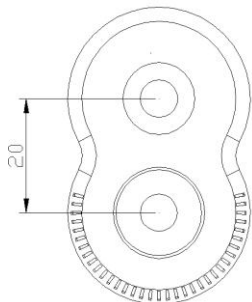

**FOOTPEG EXTENSION**

REF.3838N

REF.3839N

**MOUNTING**

SUPPORT BY MODEL(\*)

EXTENSION

FOOTPEG(\*)

(\*)NOT INCLUDED

**SYSTEM OF REGULATION (15 DEGREE VARIATION/360°)**