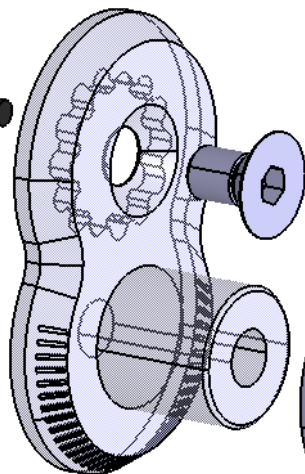

**FOOTPEG EXTENSION**

REF.3838N

REF.3839N

**MOUNTING**

SUPPORT BY MODEL(\*)

EXTENSION

FOOTPEG(\*)

(\*)NOT INCLUDED

**SYSTEM OF REGULATION (15 DEGREE VARIATION/360°)**