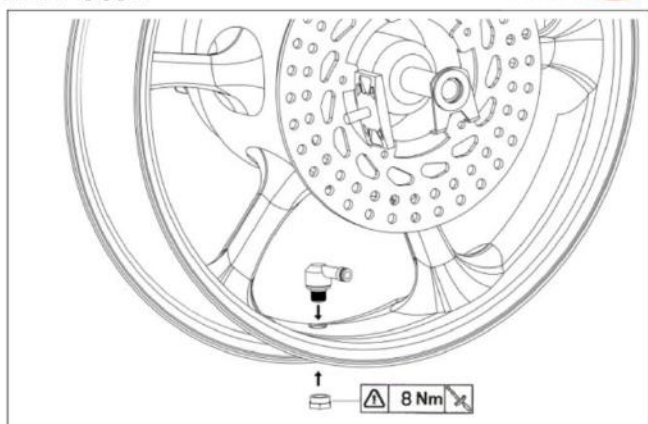

JUEGO VALVULA 90° DIM. 11,3 PARA:
VALVE SET 90° DIM.11,3 TO:
NEUMATICOS TUBELES
TUBELESS TIRES

REF: 5591

JUEGO VALVULA 90° DIM. 11,3 PARA:
VALVE SET 90° DIM.11,3 TO:
NEUMATICOS TUBELES
TUBELESS TIRES

REF: 5591