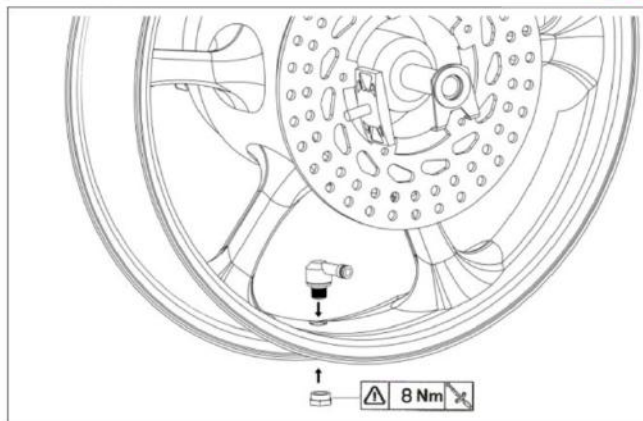

JUEGO VALVULA 90° DIM. 11,3 PARA:
VALVE SET 90° DIM.11,3 TO:
NEUMATICOS TUBELES
TUBELESS TIRES

REF: 5591

JUEGO VALVULA 90° DIM. 11,3 PARA:
VALVE SET 90° DIM.11,3 TO:
NEUMATICOS TUBELES
TUBELESS TIRES

REF: 5591