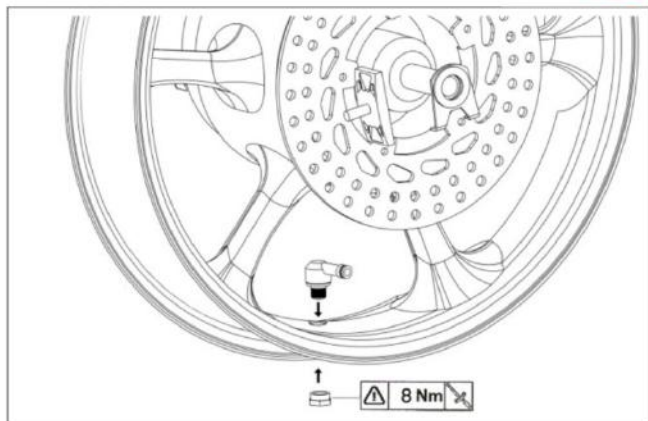

JUEGO VALVULA 90° DIM. 11,3 PARA:
VALVE SET 90° DIM.11,3 TO:
NEUMATICOS TUBELES
TUBELESS TIRES

REF: 5591

JUEGO VALVULA 90° DIM. 11,3 PARA:
VALVE SET 90° DIM.11,3 TO:
NEUMATICOS TUBELES
TUBELESS TIRES

REF: 5591