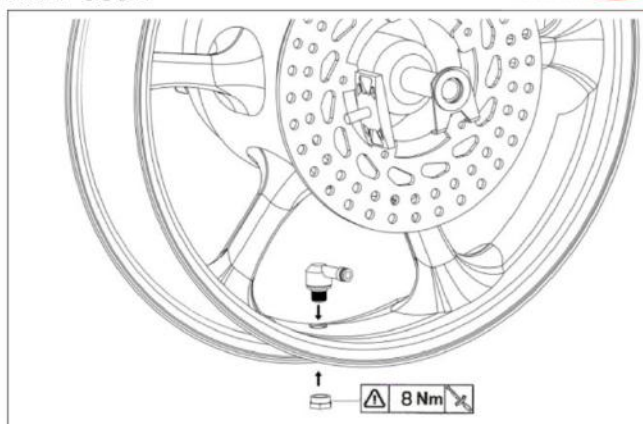

JUEGO VALVULA 90° DIM. 11,3 PARA:
VALVE SET 90° DIM.11,3 TO:
NEUMATICOS TUBELES
TUBELESS TIRES

REF: 5591

JUEGO VALVULA 90° DIM. 11,3 PARA:
VALVE SET 90° DIM.11,3 TO:
NEUMATICOS TUBELES
TUBELESS TIRES

REF: 5591