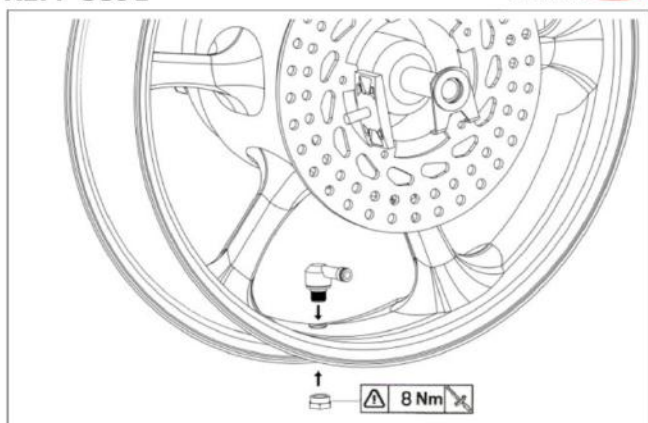

JUEGO VALVULA 90° DIM. 11,3 PARA:
VALVE SET 90° DIM.11,3 TO:
NEUMATICOS TUBELES
TUBELESS TIRES

REF: 5591

JUEGO VALVULA 90° DIM. 11,3 PARA:
VALVE SET 90° DIM.11,3 TO:
NEUMATICOS TUBELES
TUBELESS TIRES

REF: 5591