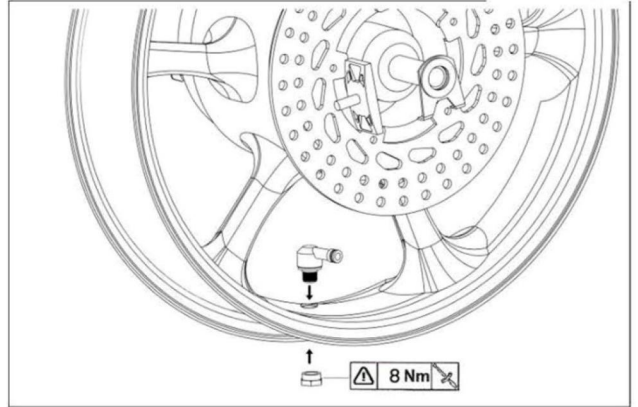

JUEGO VALVULA 90° DIM.8,3 PARA:
VALVE SET 90° DIM.8,3 TO:
NEUMATICOS TUBELES
TUBELESS TIRES

REF: 8100

JUEGO VALVULA 90° DIM.8,3 PARA:
VALVE SET 90° DIM.8,3 TO:
NEUMATICOS TUBELES
TUBELESS TIRES

REF: 8100