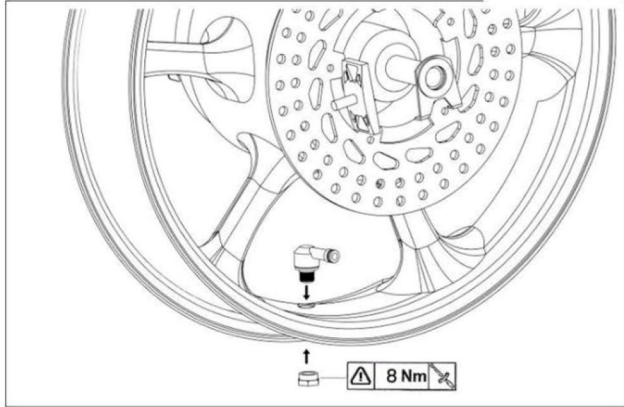

JUEGO VALVULA 90° DIM.8,3 PARA:
VALVE SET 90° DIM.8,3 TO:
NEUMATICOS TUBELES
TUBELESS TIRES

REF: 8100

JUEGO VALVULA 90° DIM.8,3 PARA:
VALVE SET 90° DIM.8,3 TO:
NEUMATICOS TUBELES
TUBELESS TIRES

REF: 8100