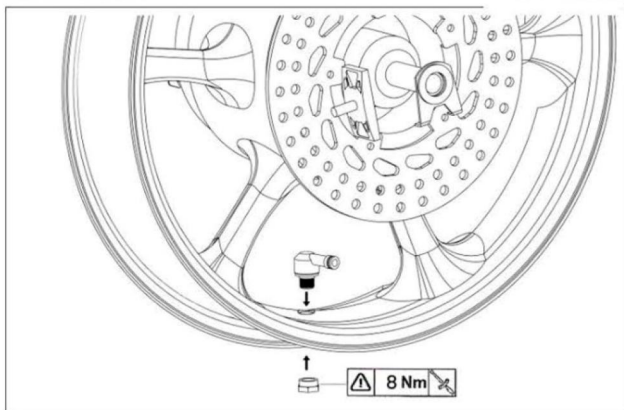

JUEGO VALVULA 90° DIM.8,3 PARA:
VALVE SET 90° DIM.8,3 TO:
NEUMATICOS TUBELES
TUBELESS TIRES

REF: 8100

JUEGO VALVULA 90° DIM.8,3 PARA:
VALVE SET 90° DIM.8,3 TO:
NEUMATICOS TUBELES
TUBELESS TIRES

REF: 8100