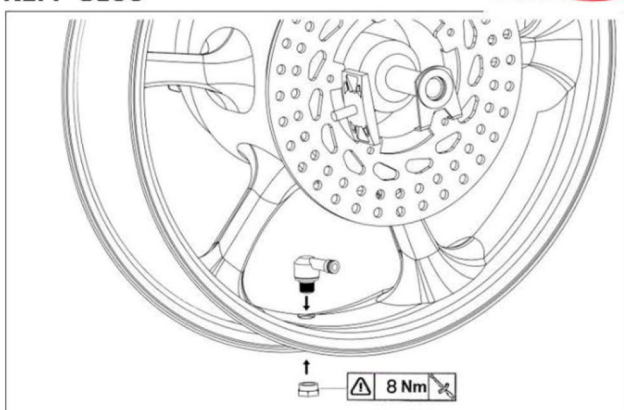

JUEGO VALVULA 90° DIM.8,3 PARA:
VALVE SET 90° DIM.8,3 TO:
NEUMATICOS TUBELES
TUBELESS TIRES

REF: 8100

JUEGO VALVULA 90° DIM.8,3 PARA:
VALVE SET 90° DIM.8,3 TO:
NEUMATICOS TUBELES
TUBELESS TIRES

REF: 8100