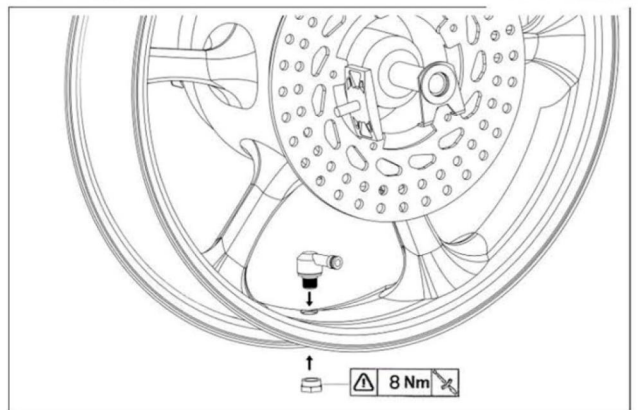

JUEGO VALVULA 90° DIM.8,3 PARA:
VALVE SET 90° DIM.8,3 TO:
NEUMATICOS TUBELES
TUBELESS TIRES

REF: 8100

JUEGO VALVULA 90° DIM.8,3 PARA:
VALVE SET 90° DIM.8,3 TO:
NEUMATICOS TUBELES
TUBELESS TIRES

REF: 8100